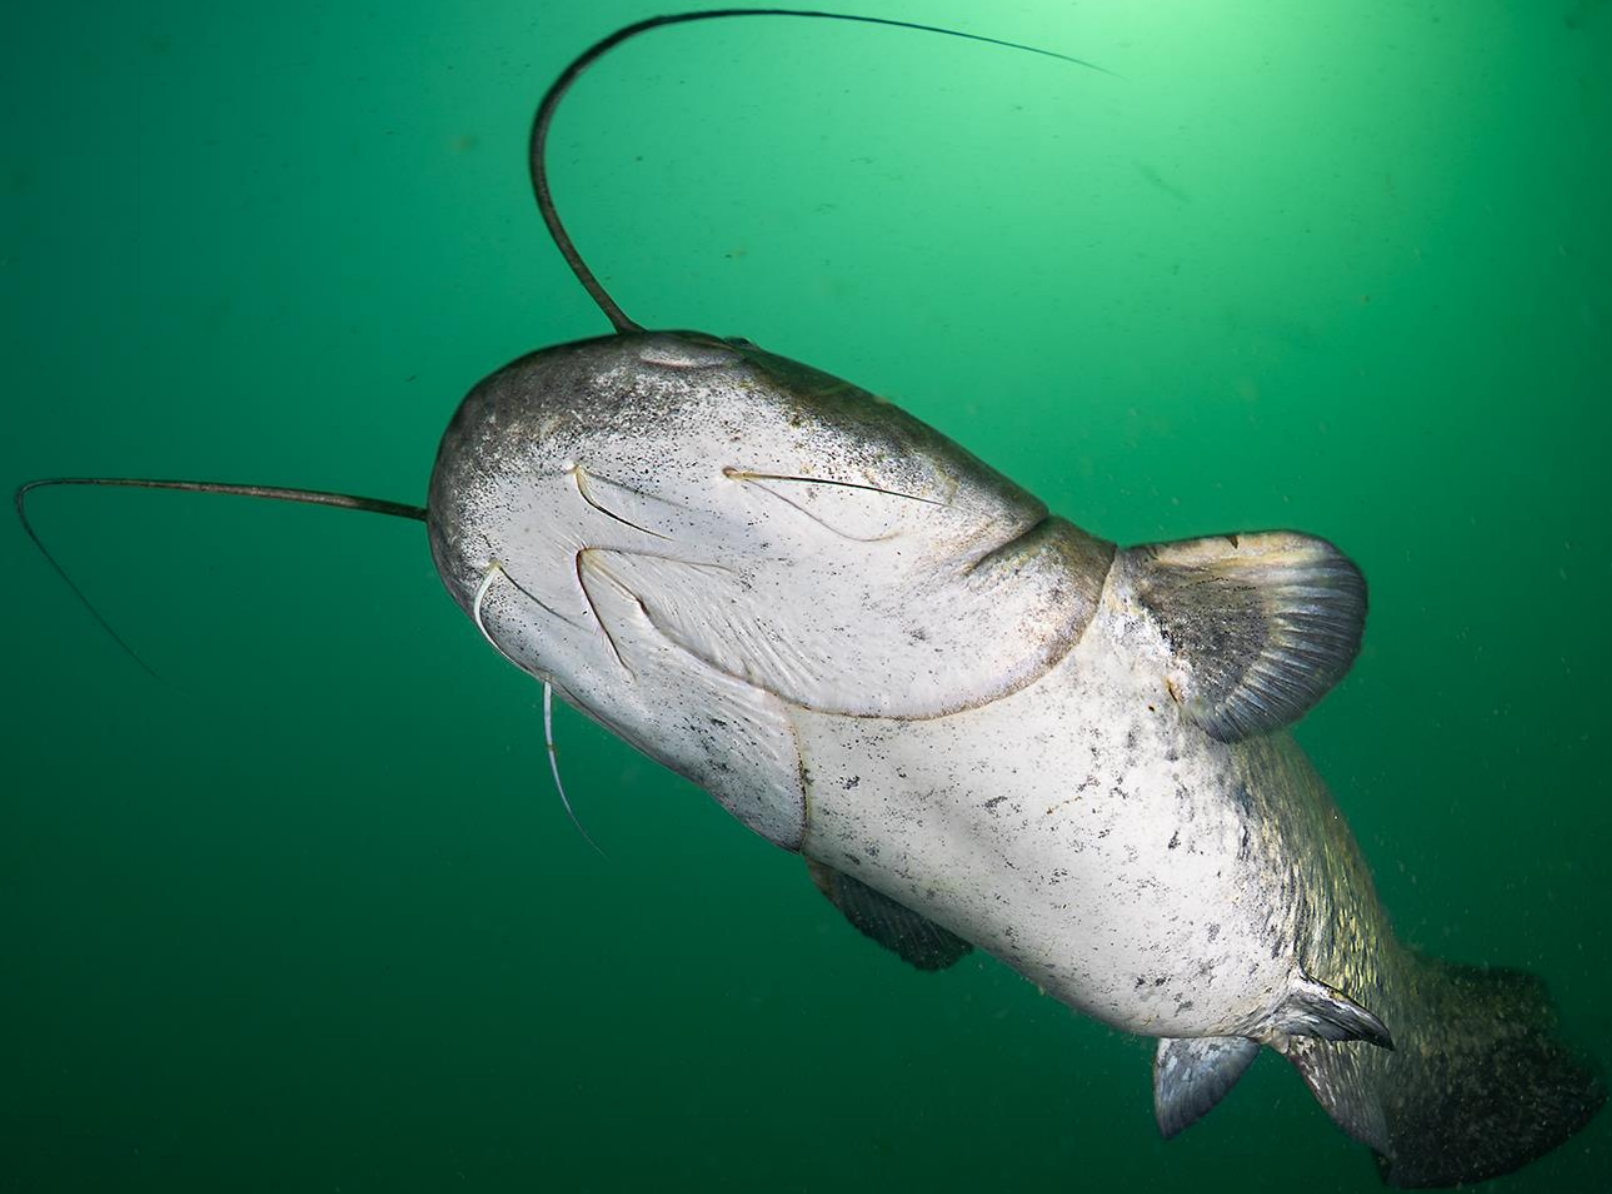

An aerial photograph of a wide river with a large, dense school of fish swimming in the water. The river is surrounded by lush green forest. In the foreground, there are several large, dark logs or branches protruding from the water. The text "FIUMI VITA SEGRETA" is overlaid in the center of the image.

FIUMI VITA SEGRETA

foto e video di Mattia Nocciola

Photo credit: ISS/ESA/NASA

Grazie per l'attenzione !

Follow us

***Progetto Lifeel
River Explorations***

www.mattianocciola.com
