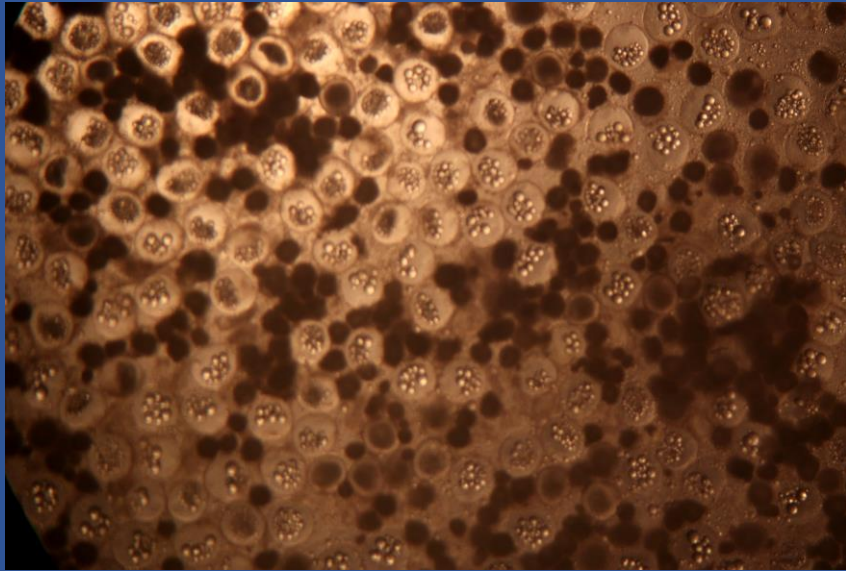

An aerial photograph of a wide river with a large, dense school of fish swimming in the water. The river is surrounded by lush green forest. In the foreground, there are several large, dark logs or branches protruding from the water. The text "FIUMI VITA SEGRETA" is overlaid in the center of the image.

FIUMI VITA SEGRETA

foto e video di Mattia Nocciola

Photo credit: ISS/ESA/NASA

Grazie per l'attenzione !

Follow us

***Progetto Lifeel
River Explorations***

www.mattianocciola.com
