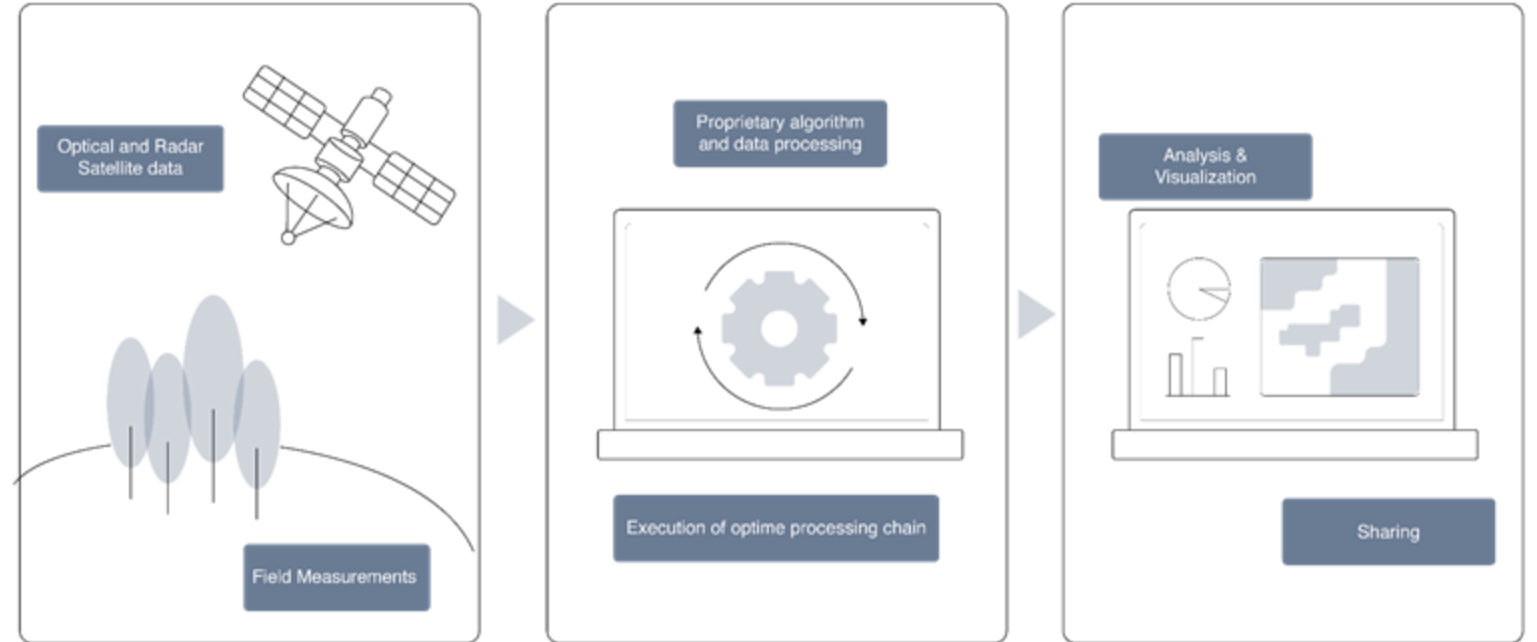

The starting point

‘Greenwashing’: Tree-Planting Schemes Are Just Creating Tree Cemeteries

Environmentalists claim councils are wasting public money with failed tree-planting initiatives so they can be “seen to be doing something” about the climate crisis.

RUMA is a **cloud based software platform** aimed at **measuring the benefits provided by the environmental regeneration project** through the crossing of **satellite images and ground sensors**.

Through the **RUMA platform** we can remotely analyse ecosystem regeneration projects.